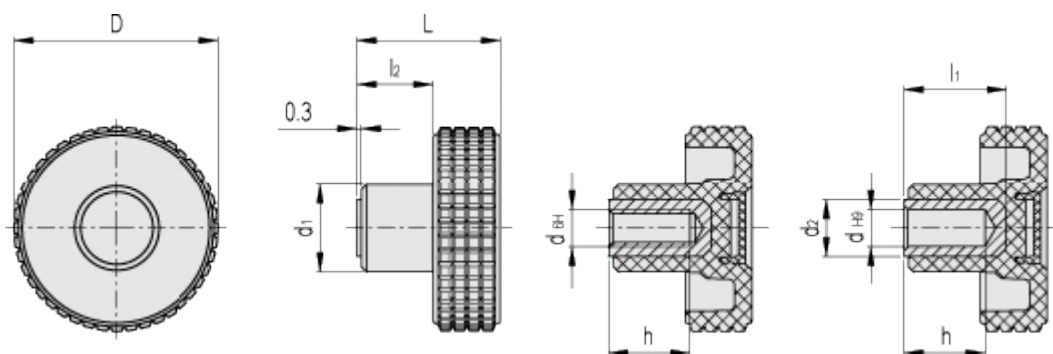

Data Sheet

Article number: 23020344266

Description: E+G Fingregreb MBT.50-B-M10-C6, red centre cap

Measures

D = 50

d1 = 20

d2 = -

dH6 = M10

dH9 = -

h = 18

L = 33

l1 = -

l2 = 16